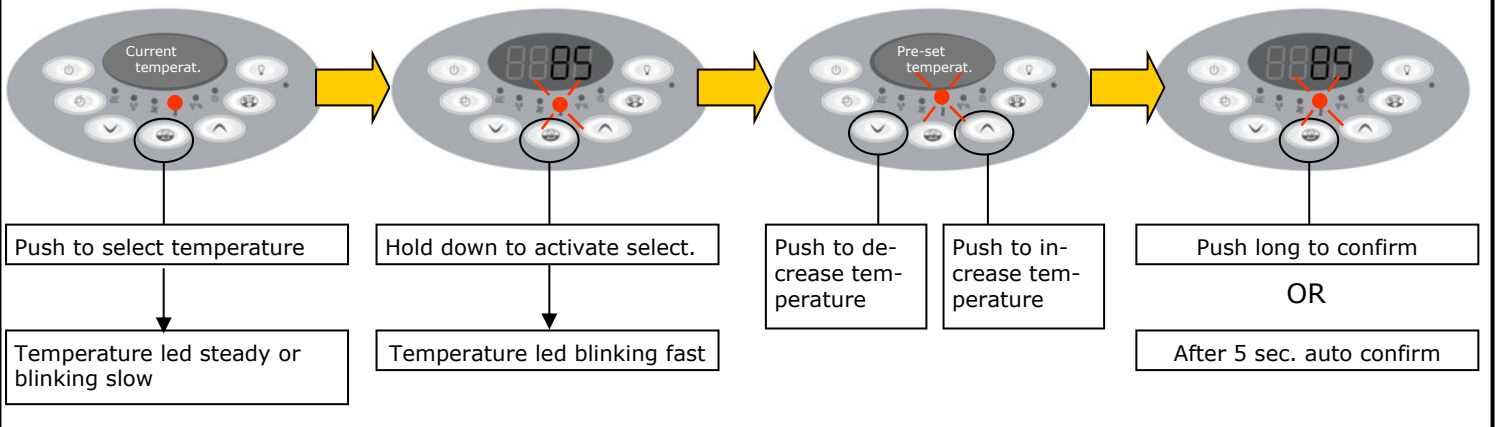

HEATER ON / OFF

SAUNA ROOM LIGHT ON / OFF

SET SAUNA ROOM TEMPERATURE

SET SESSION TIME