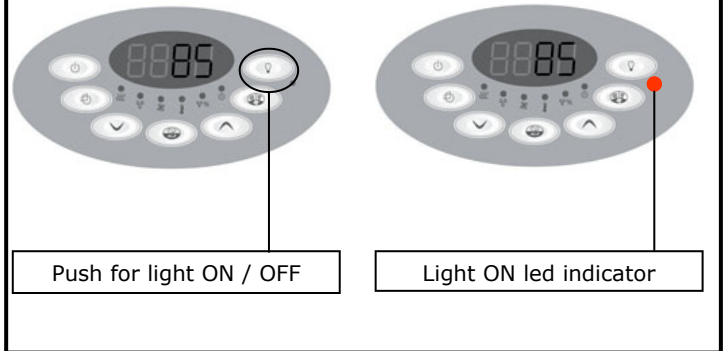

HEATER ON / OFF

SAUNA ROOM LIGHT ON / OFF

SET SAUNA ROOM TEMPERATURE

SET SESSION TIME