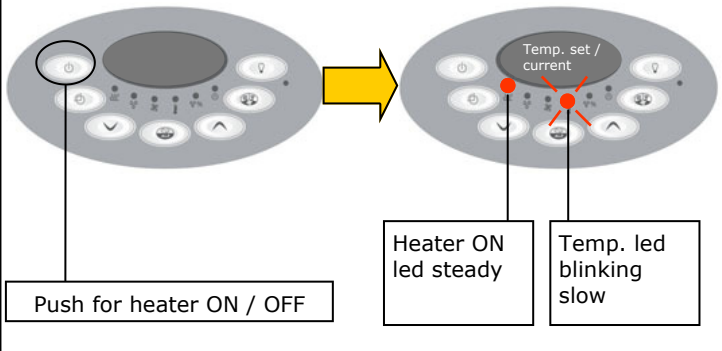

HEATER ON / OFF

SAUNA ROOM LIGHT ON / OFF

SET SAUNA ROOM TEMPERATURE

SET SESSION TIME